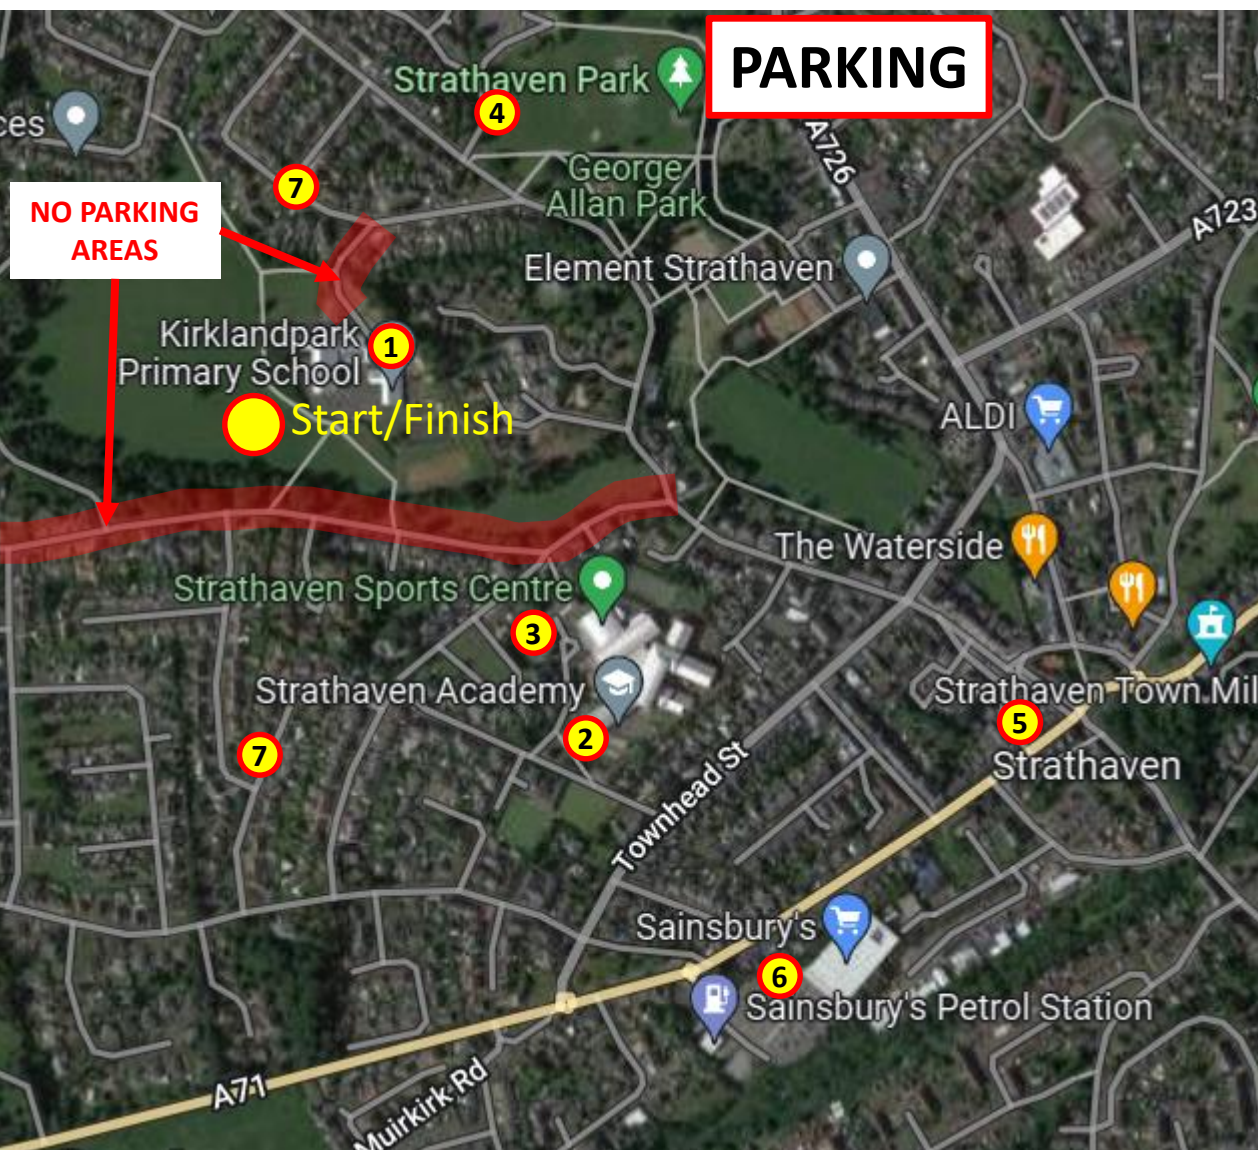

WEST DISTRICT CROSS-COUNTRY CHAMPIONSHIPS

Sat 2 December 2023, Strathaven

COURSE MAP & TIMETABLE

Event	Race Description	Declarations Close	Start Time	Distance	Laps
1	U13 Girls	11:00	11:30	3200m	2 Medium
2	U13 Boys	11:15	11:45	3200m	2 Medium
3	U15 Girls	11:30	12:00	4110m	1 Medium + 1 Large
4	U15 Boys	11:50	12:20	4110m	1 Medium + 1 Large
5	U17 Men	12:10	12:40	5460m	1 Small + 1 Medium + 1 Large
6	U17 Women	12:15	12:45	5460m	1 Small + 1 Medium + 1 Large
7	U20 Men	12:40	13:10	6370m	1 Small + 2 Large
8	U20 Women	12:45	13:15	6370m	1 Small + 2 Large
9	Sen/Masters Women	13:10	13:40	7530m	3 Large
10	Sen/Masters Men	14:00	14:30	7530m	3 Large

Small Lap: (1350m) Start, E, F, Finish
Medium Lap: (1600m) Start, A, B, E, F, Finish
Large Lap: (2510m) Start, A, B, C, D, E, F, Finish

**NO PARKING
On Lethame Road**

WEST DISTRICT CROSS-COUNTRY CHAMPIONSHIPS

Sat 2 December 2023, Strathaven

WEST DISTRICT CROSS-COUNTRY CHAMPIONSHIPS

Sat 2 December 2023, Strathaven

Course

The course is in Kirkland Park, Strathaven. Post-codes are shown below.

Parking

There is absolutely **no parking on Lethame Road**, as it is very narrow in places, or at the entrance road and carpark at Kirklandpark School, which is reserved for Officials only or for tent drop-off.

Suitable parking locations are:

1. Kirklandpark School (Officials Only) ML10 6DY
2. Strathaven Academy ML10 6DP (access from Townhead St only)
3. Strathaven Leisure Centre ML10 6DR (access from Townhead St only)
4. Strathaven Park ML10 6ZR
5. Strathaven Town Centre ML10 6AF
6. Sainsbury's carpark ML10 6BA (Coach parking)
7. In the streets close to the course