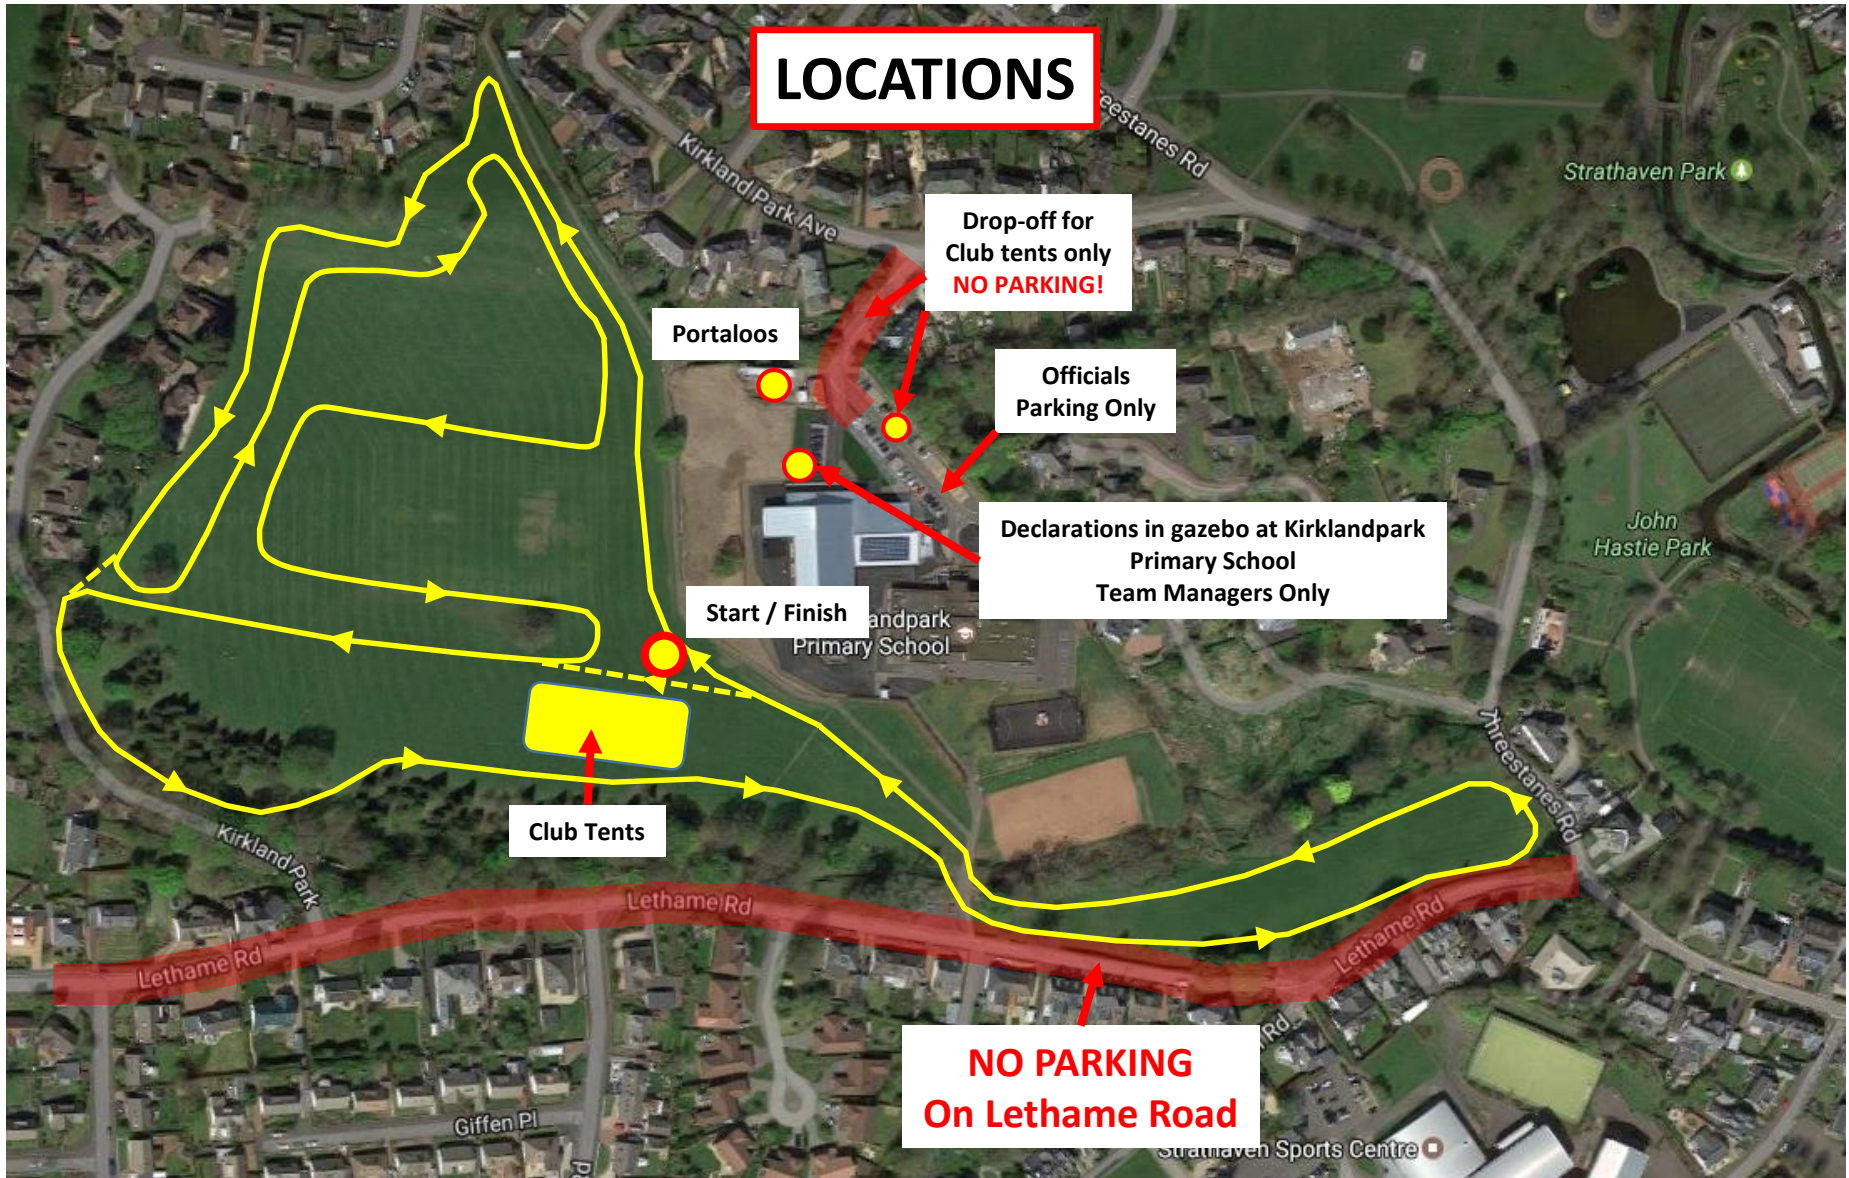

WEST DISTRICT CROSS-COUNTRY CHAMPIONSHIPS

Sat 2 December 2023, Strathaven

COURSE MAP & TIMETABLE

Event	Race Description	Declarations Close	Start Time	Distance	Laps
1	U13 Girls	11:00	11:30	3200m	2 Medium
2	U13 Boys	11:15	11:45	3200m	2 Medium
3	U15 Girls	11:30	12:00	4110m	1 Medium + 1 Large
4	U15 Boys	11:50	12:20	4110m	1 Medium + 1 Large
5	U17 Men	12:10	12:40	5460m	1 Small + 1 Medium + 1 Large
6	U17 Women	12:15	12:45	5460m	1 Small + 1 Medium + 1 Large
7	U20 Men	12:40	13:10	6370m	1 Small + 2 Large
8	U20 Women	12:45	13:15	6370m	1 Small + 2 Large
9	Sen/Masters Women	13:10	13:40	7530m	3 Large
10	Sen/Masters Men	14:00	14:30	7530m	3 Large

Small Lap: (1350m) Start, E, F, Finish
Medium Lap: (1600m) Start, A, B, E, F, Finish
Large Lap: (2510m) Start, A, B, C, D, E, F, Finish

**NO PARKING
On Lethame Road**

WEST DISTRICT CROSS-COUNTRY CHAMPIONSHIPS

Sat 2 December 2023, Strathaven

WEST DISTRICT CROSS-COUNTRY CHAMPIONSHIPS

Sat 2 December 2023, Strathaven

Course

The course is in Kirkland Park, Strathaven. Post-codes are shown below.

Parking

There is absolutely **no parking on Lethame Road**, as it is very narrow in places, or at the entrance road and carpark at Kirklandpark School, which is reserved for Officials only or for tent drop-off.

Special Provision for Coaches & Minibuses

Coach drop-off point at (2) Strathaven Academy – access from Townhead Street.

Coach parking at (6) Sainsbury's carpark.

WEST DISTRICT CROSS-COUNTRY CHAMPIONSHIPS