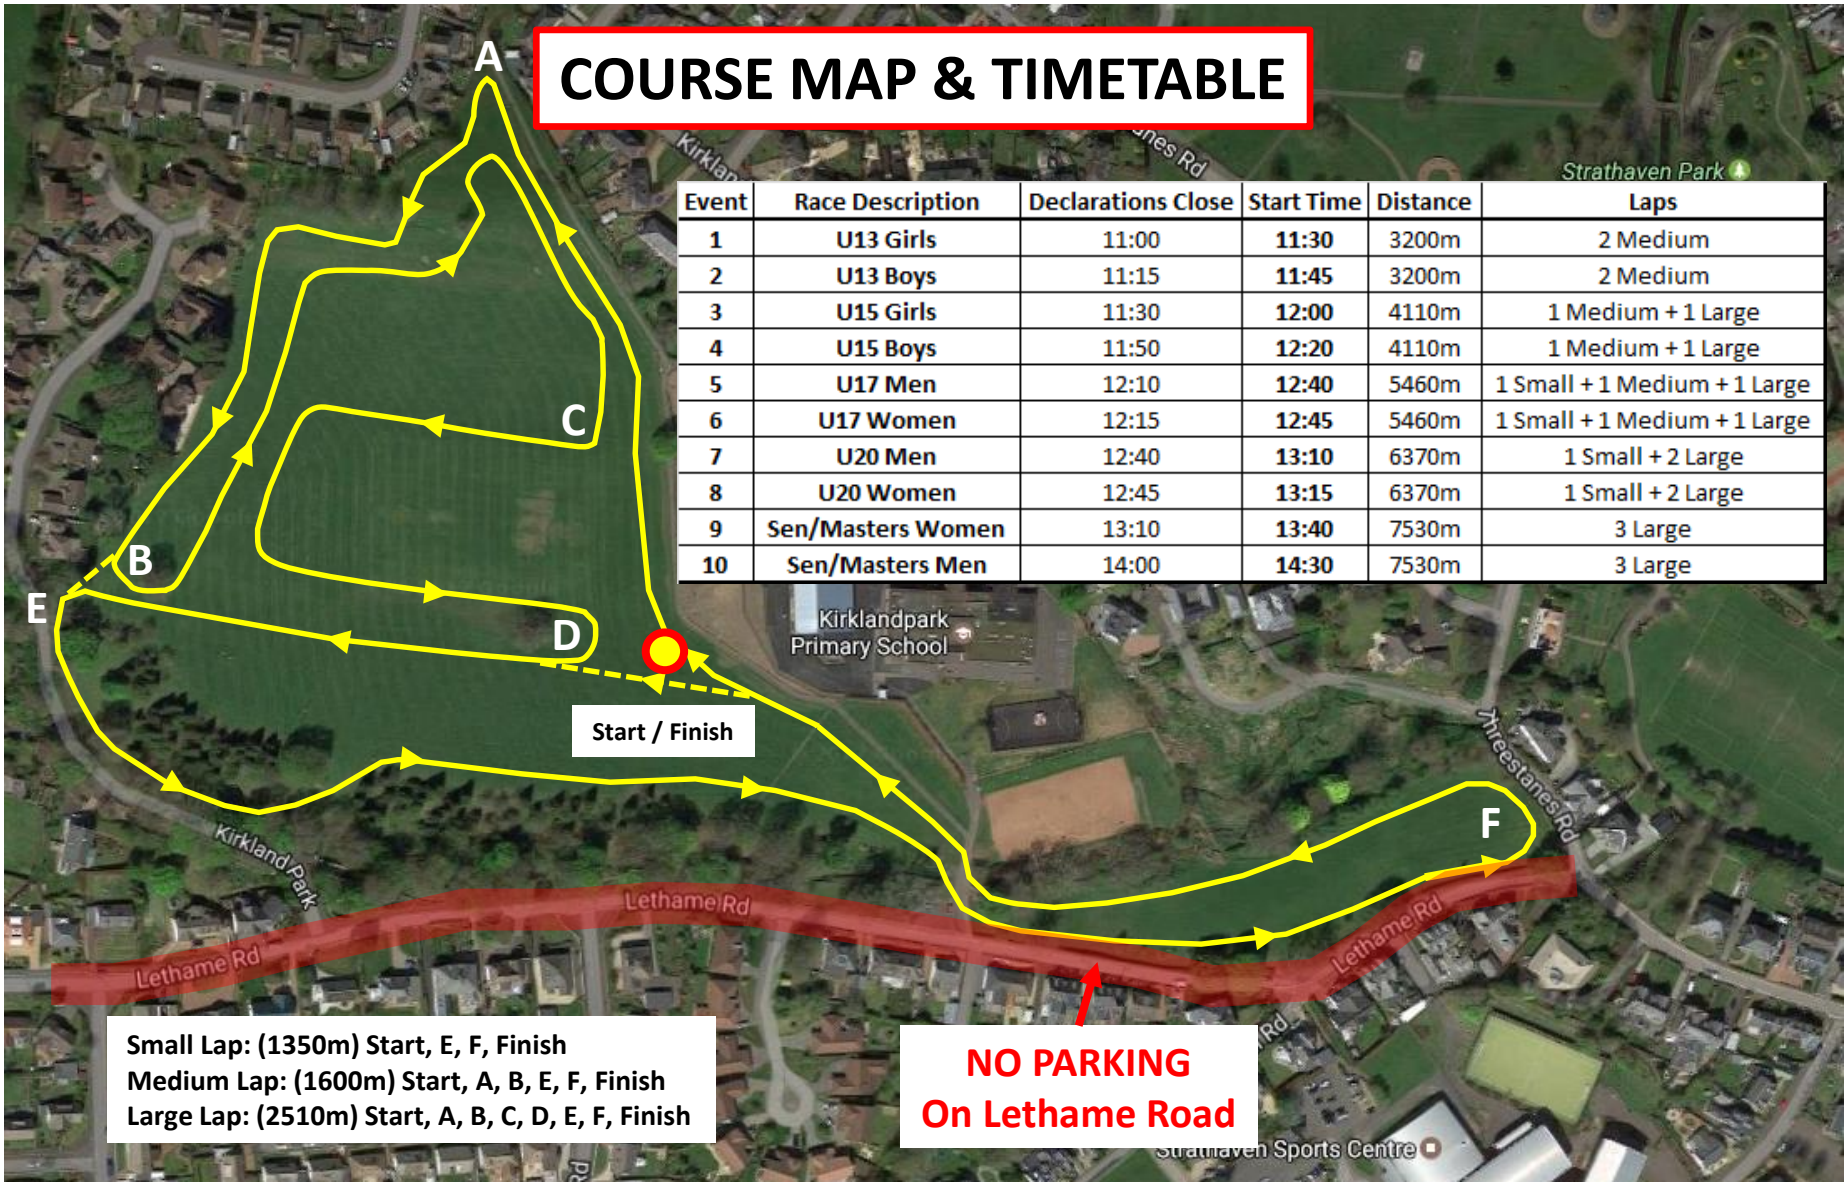

WEST DISTRICT CROSS-COUNTRY CHAMPIONSHIPS

Sat 2 December 2023, Strathaven

COURSE MAP & TIMETABLE

Event	Race Description	Declarations Close	Start Time	Distance	Laps
1	U13 Girls	11:00	11:30	3200m	2 Medium
2	U13 Boys	11:15	11:45	3200m	2 Medium
3	U15 Girls	11:30	12:00	4110m	1 Medium + 1 Large
4	U15 Boys	11:50	12:20	4110m	1 Medium + 1 Large
5	U17 Men	12:10	12:40	5460m	1 Small + 1 Medium + 1 Large
6	U17 Women	12:15	12:45	5460m	1 Small + 1 Medium + 1 Large
7	U20 Men	12:40	13:10	6370m	1 Small + 2 Large
8	U20 Women	12:45	13:15	6370m	1 Small + 2 Large
9	Sen/Masters Women	13:10	13:40	7530m	3 Large
10	Sen/Masters Men	14:00	14:30	7530m	3 Large

Small Lap: (1350m) Start, E, F, Finish
Medium Lap: (1600m) Start, A, B, E, F, Finish
Large Lap: (2510m) Start, A, B, C, D, E, F, Finish

**NO PARKING
On Lethame Road**

WEST DISTRICT CROSS-COUNTRY CHAMPIONSHIPS

Sat 2 December 2023, Strathaven

WEST DISTRICT CROSS-COUNTRY CHAMPIONSHIPS

Sat 2 December 2023, Strathaven

Course

The course is in Kirkland Park, Strathaven. Post-codes are shown below.

Parking

There is absolutely **no parking on Lethame Road**, as it is very narrow in places, or at the entrance road and carpark at Kirklandpark School, which is reserved for Officials only or for tent drop-off.

Special Provision for Coaches & Minibuses

Coach drop-off point at (2) Strathaven Academy – access from Townhead Street.

Coach parking at (6) Sainsbury's carpark.

WEST DISTRICT CROSS-COUNTRY CHAMPIONSHIPS