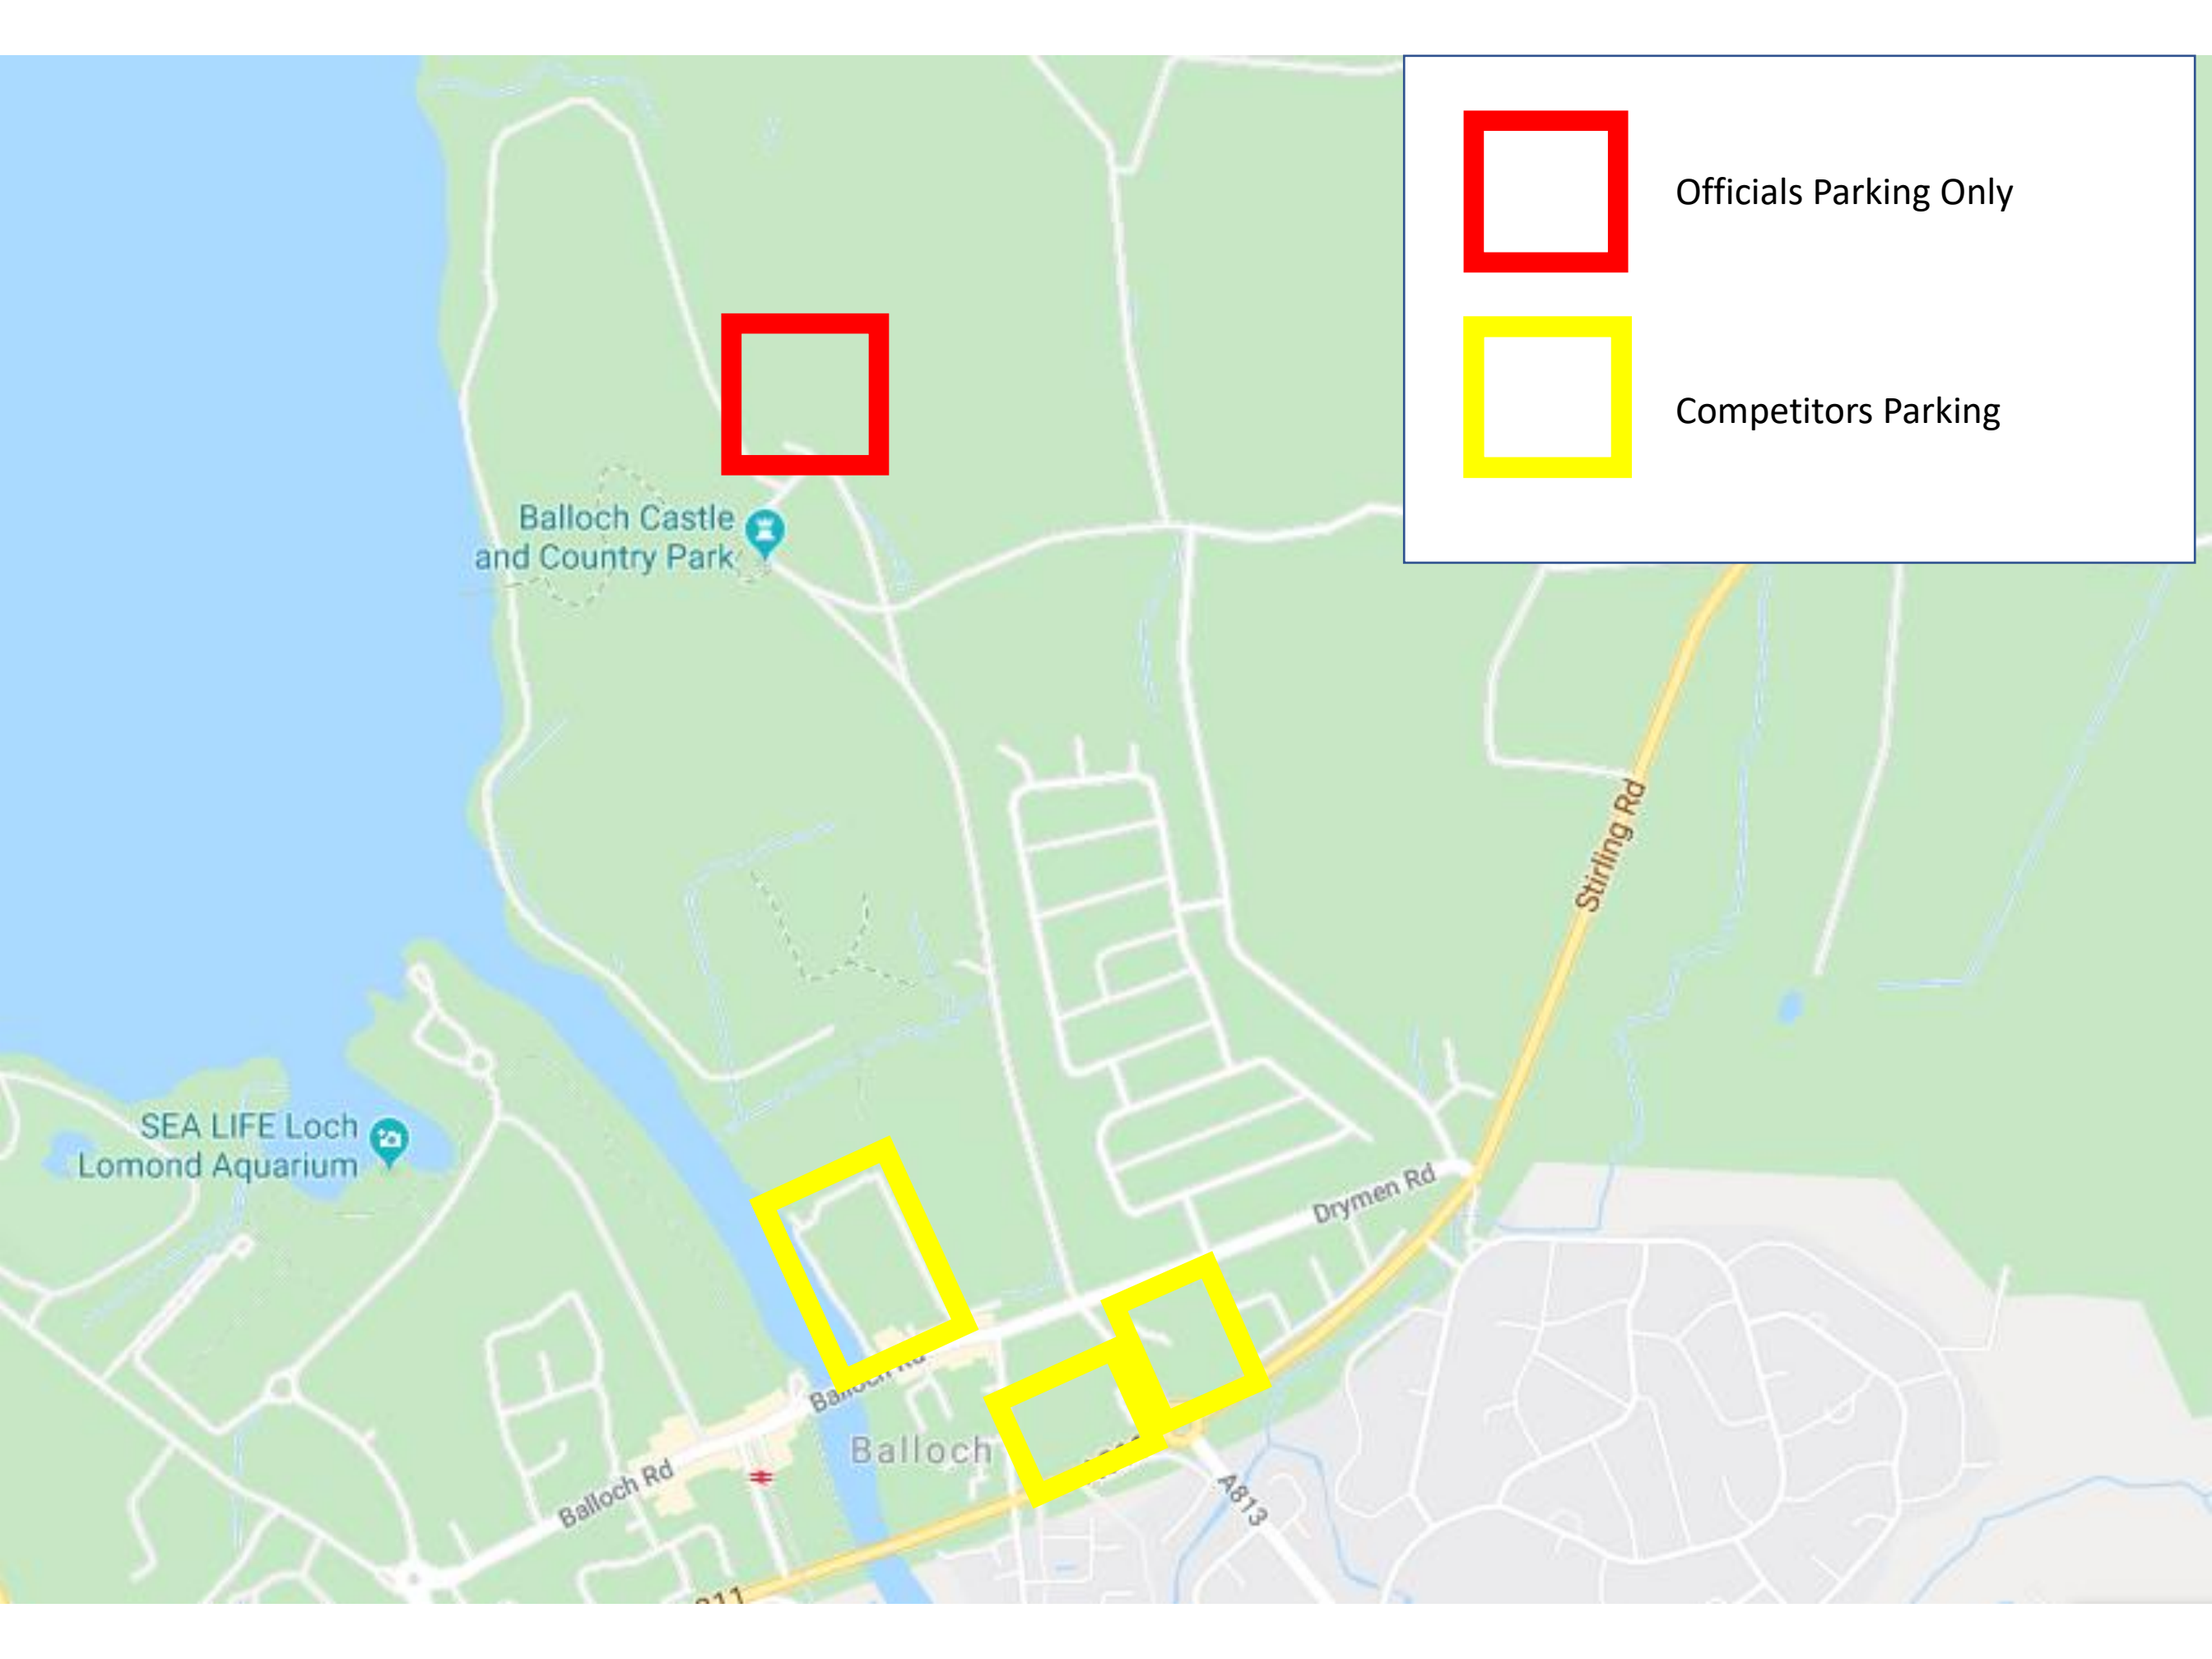

Drymen Rd

Balloch Rd

Balloch

A811  
Google

A81

A813

A81-1

Officials Parking Only

Competitors Parking

Balloch Castle and Country Park

SEA LIFE Loch Lomond Aquarium

Balloch Rd

Balloch

Drymen Rd

Stirling Rd

A813

Balloch Castle and Country Park

Toilets

Start/Finish Area

Competitor Tents

Officials

SEA LIFE Loch Lomond Aquarium

Drymen Rd

A811