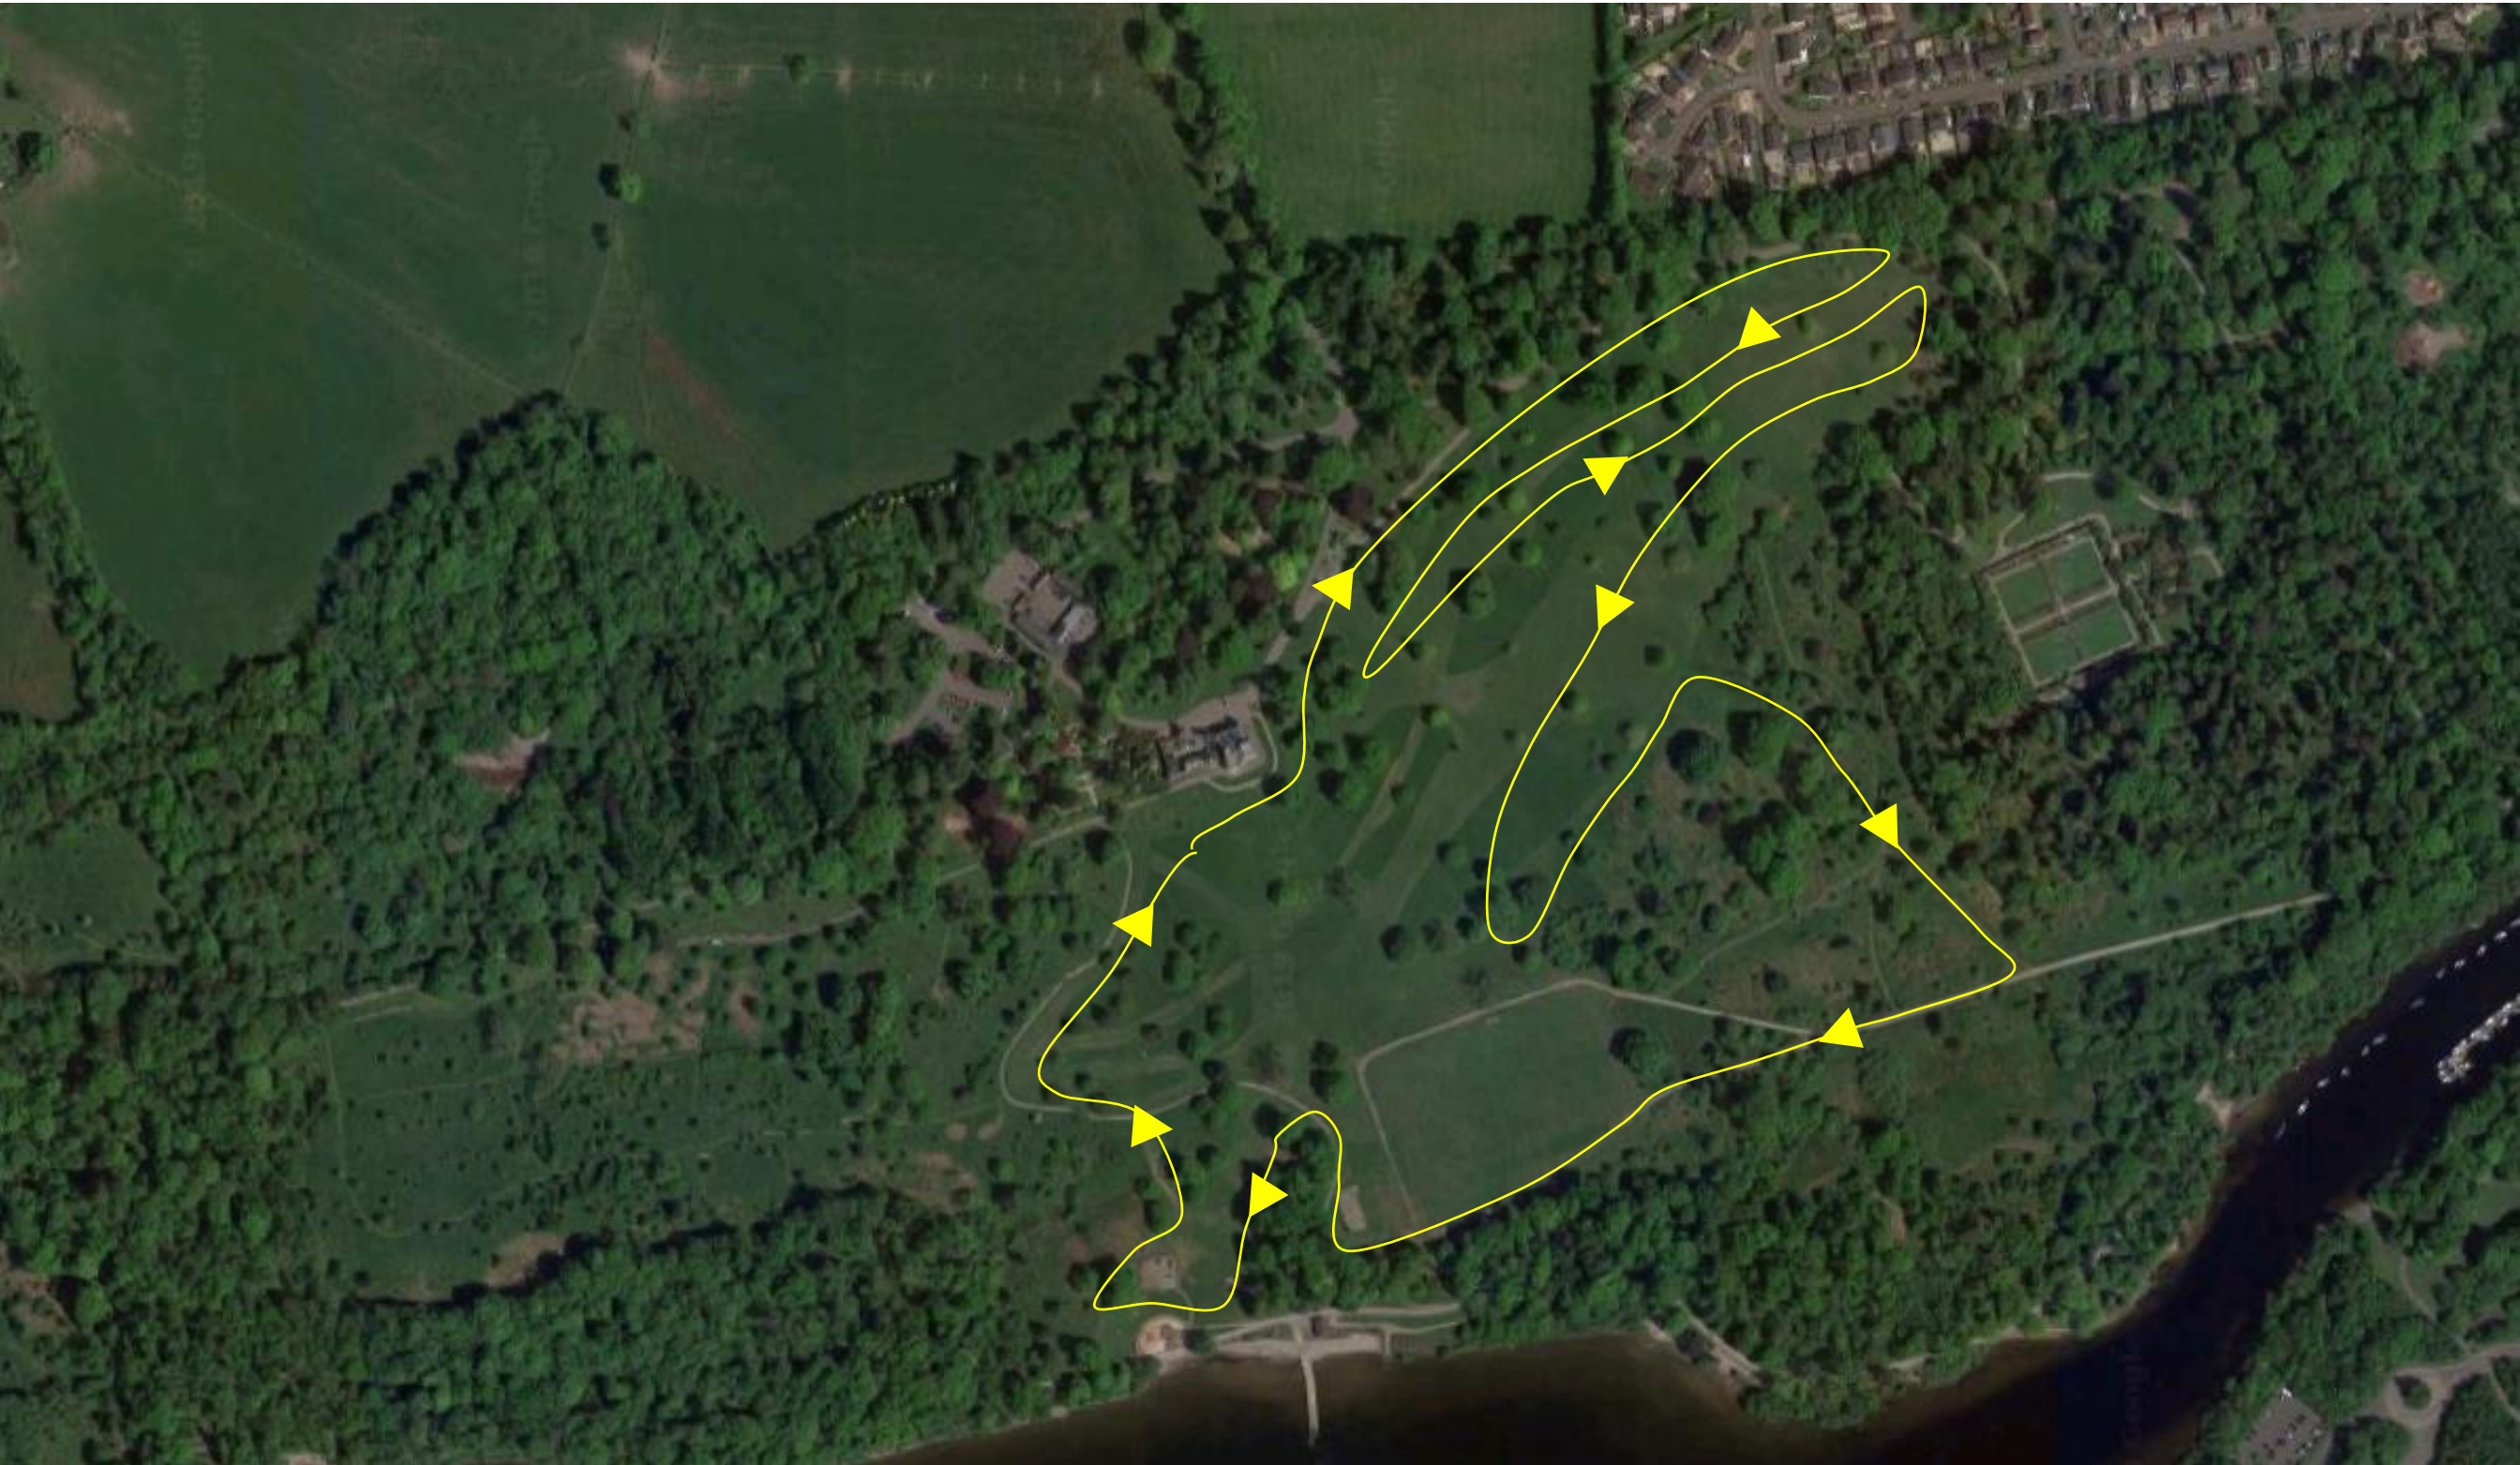

Under 13 Boys/Girls  
1 Yellow Lap  
3200m

Under 15s Boys/Girls  
One Full Yellow Lap  
4000m

Under 17Men / Women

1 full yellow lap + 2<sup>nd</sup> lap follows red line for finish

5500m

Under 20 Men / Women  
1 full lap + 2<sup>nd</sup> lap follows red line for finish  
6500m

Seniors Men/Women

2 full laps.

8500m

Officials Parking Only

Competitors Parking

Balloch Castle and Country Park

SEA LIFE Loch Lomond Aquarium

Stirling Rd

Drymen Rd

Balloch Rd

Balloch

A811  
Google

A81

A813

A81-1

Officials Parking Only

Balloch Castle and Country Park

Toilets

Start/Finish Area

Competitor Tents

Officials

SEA LIFE Loch Lomond Aquarium

Drymen Rd

A811