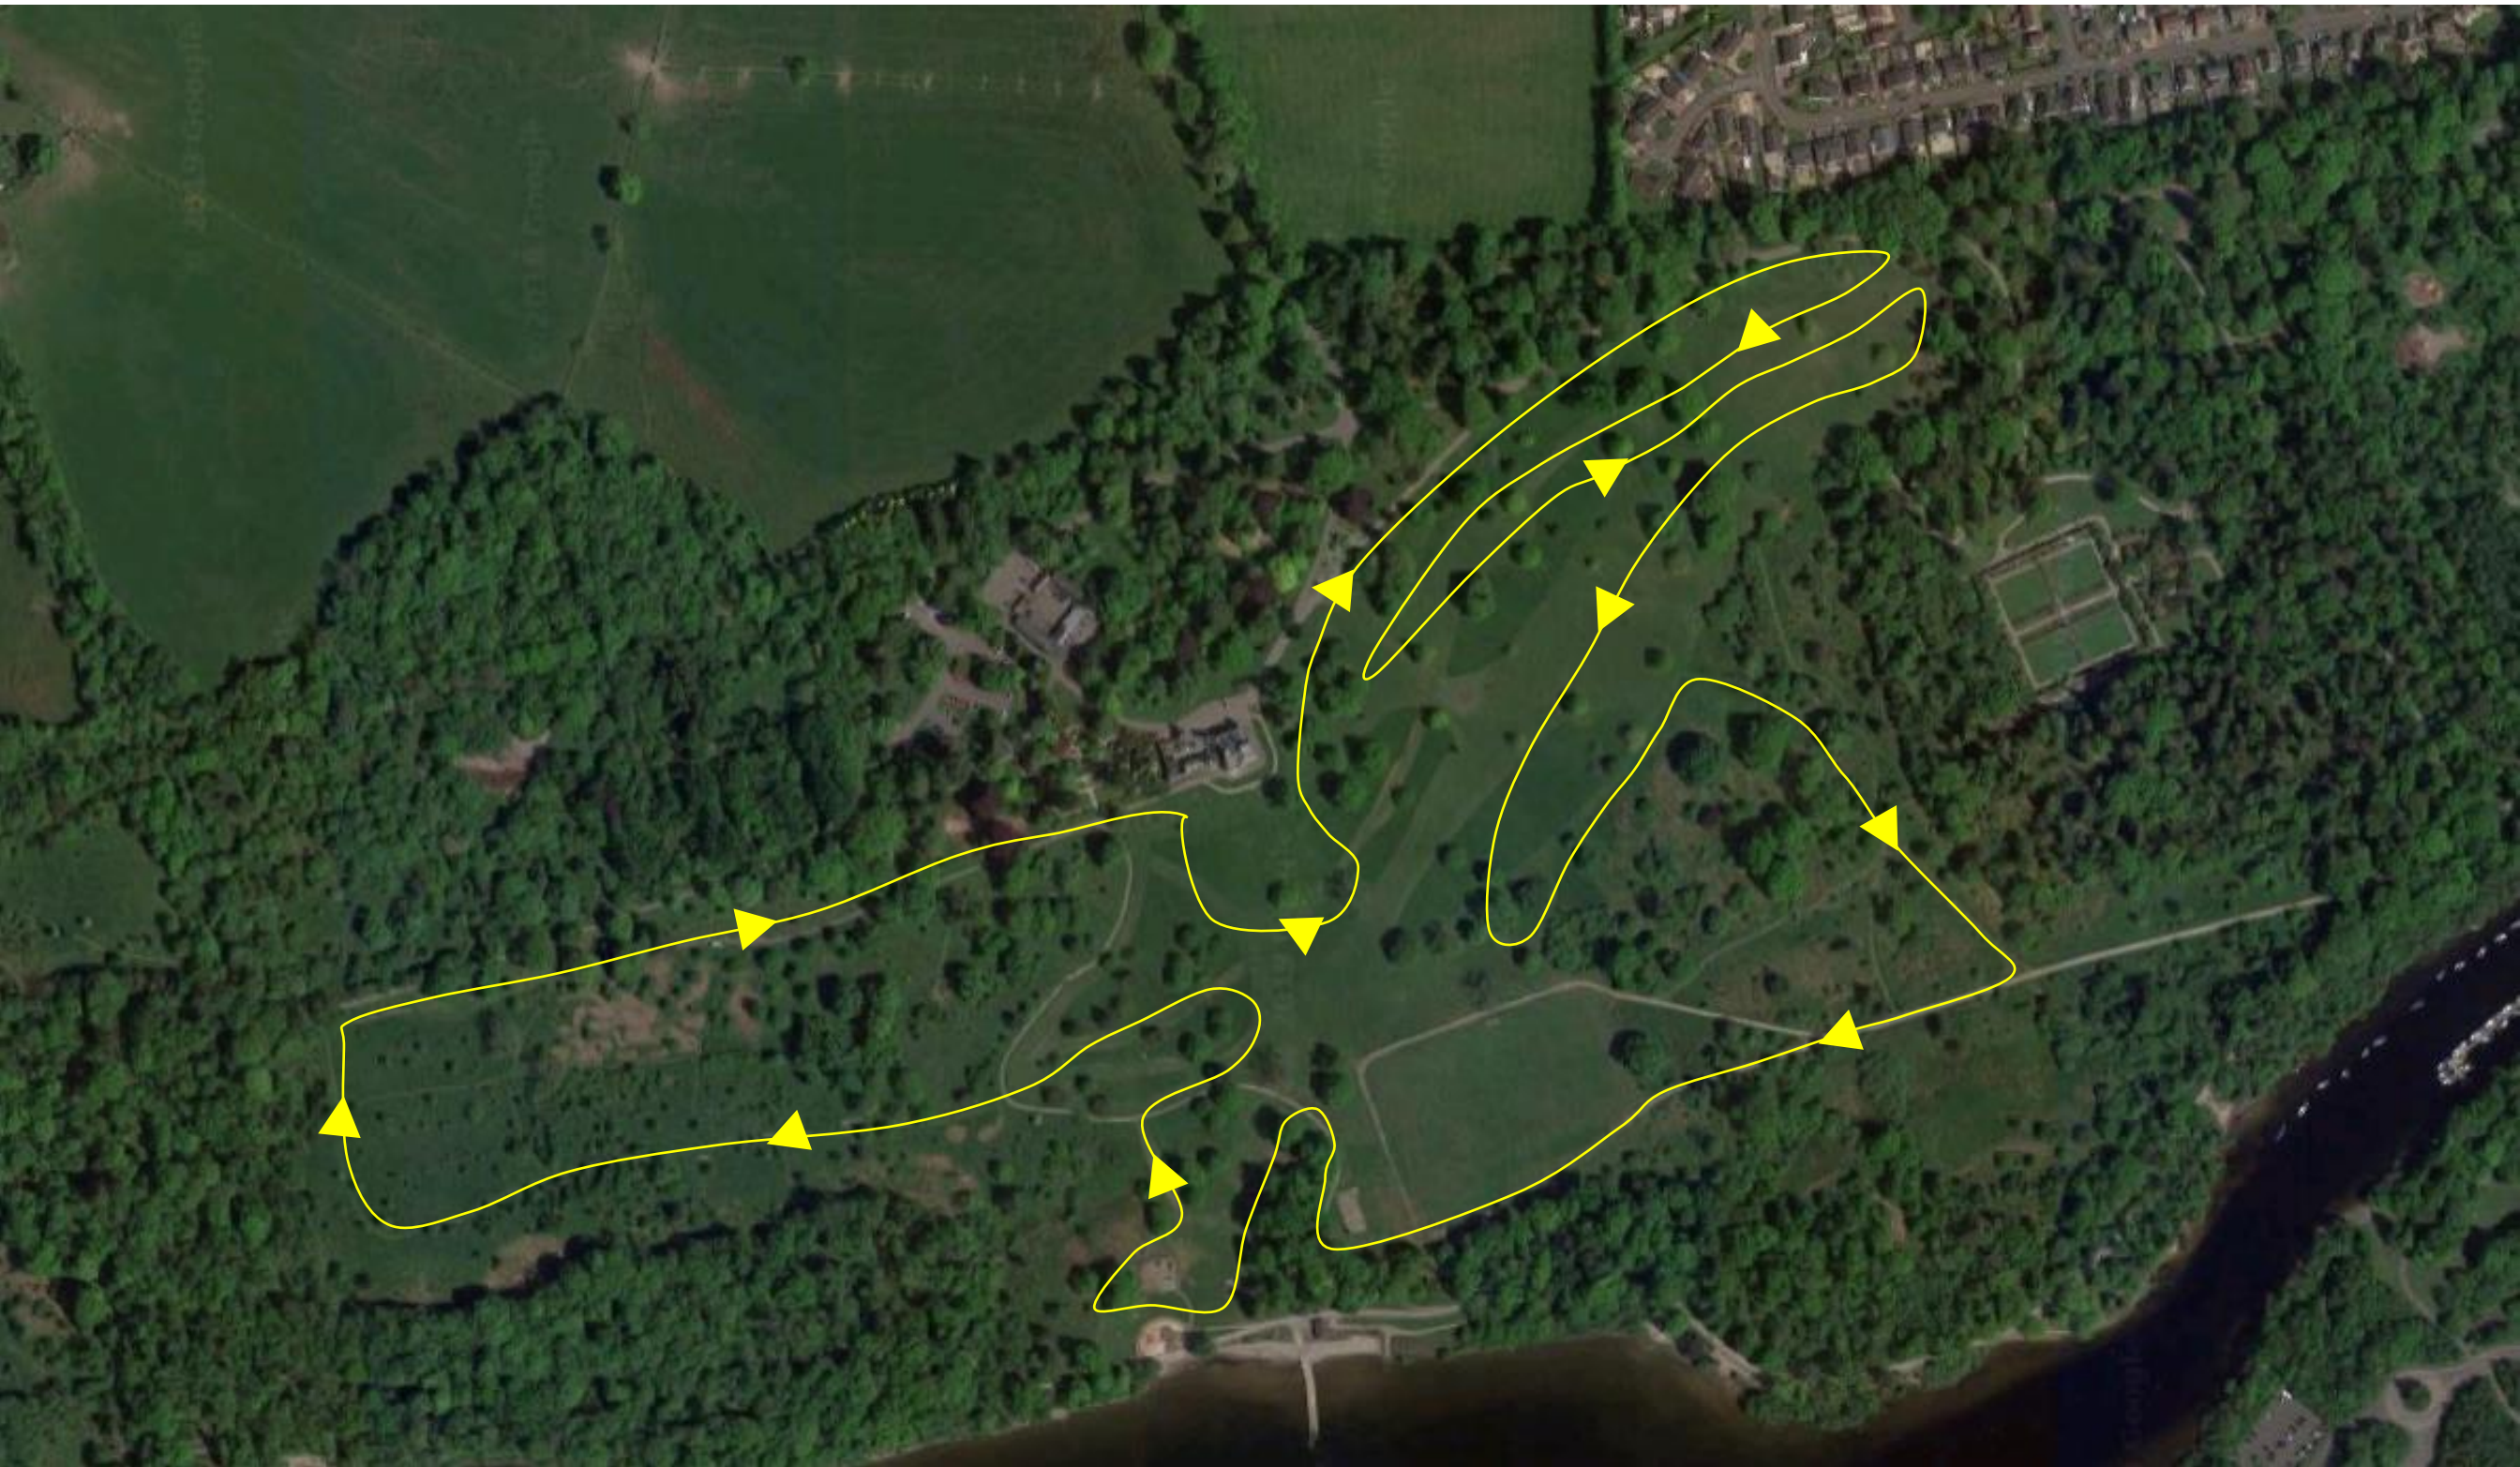

Under 13 Boys/Girls  
1 Yellow Lap  
3200m

Under 15s Boys/Girls  
One Full Yellow Lap  
4000m

Under 17Men / Women

1 full yellow lap + 2<sup>nd</sup> lap follows red line for finish

5500m

Under 20 Men / Women  
1 full lap + 2<sup>nd</sup> lap follows red line for finish  
6500m

Seniors Men/Women

2 full laps.

8500m

Officials Parking Only

Competitors Parking

Balloch Castle and Country Park

SEA LIFE Loch Lomond Aquarium

Stirling Rd

Drymen Rd

Balloch Rd

Balloch

A811  
Google

A81

A813

A81-1

Officials Parking Only

Balloch Castle and Country Park

Toilets

Start/Finish Area

Competitor Tents

Officials

SEA LIFE Loch Lomond Aquarium

Drymen Rd

A811