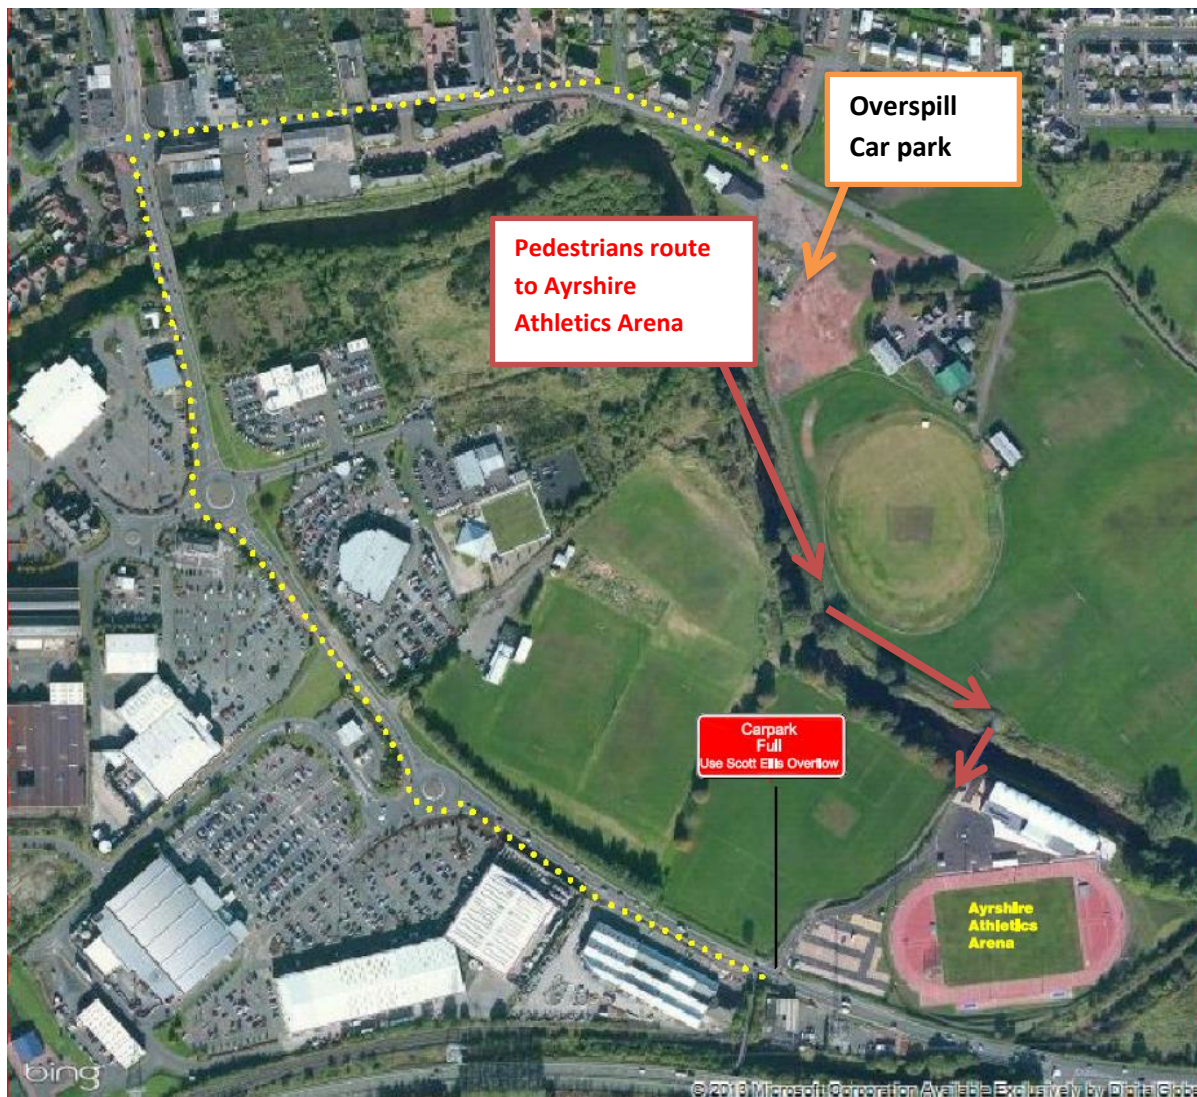

Route to Ayrshire Athletics Arena Overspill Car Park

Ayrshire Athletics Arena to Overspill Car Park

- From the Ayrshire Athletics Arena continue on Queen's Drive/A735 for 0.1 miles (yellow dotted line) and at first roundabout take the second exit. Continue for 0.2 miles and at roundabout take the second exit.
- Move into outside lane and turn right at the traffic lights onto New Mill Road.
- Continue for 0.3 miles and overspill car park is on the right.

Pedestrian Route to Ayrshire Athletic Arena (red arrows)

- Once parked, follow the path alongside the cricket ground until reaching the blue pedestrian bridge.